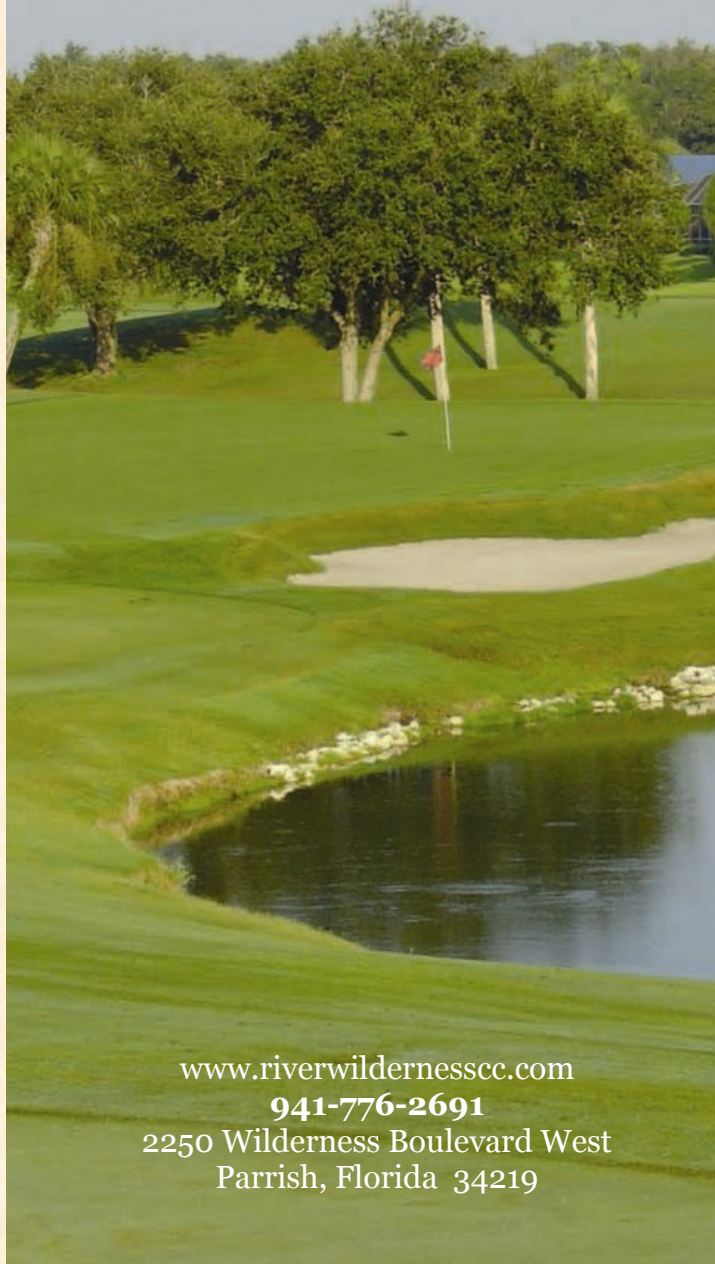

Clubhouse Activities

- Art Classes & Trips
- Cooking Classes
- Mah Jongg Group
- Bridge Groups
- Gin Groups
- Voices in the Wilderness
- Trivia Nights
- Club Nights
- TGI Fridays
- Theme Events

Fitness Center Highlights

- 24/7 Access
- Personal Training
- Massage Therapist
- Aqua Fitness
- Group Fitness Classes
- Pool
- 4 Har-tru Tennis Courts
- Tennis Groups
- Kid's Camp
- Tennis Academy

www.riverwildernesscc.com
941-776-2691
2250 Wilderness Boulevard West
Parrish, Florida 34219

Clubhouse Facilities

The perfect location for:

**Tournaments
Weddings
Seminars
Holiday Parties
Banquets**

The 27,000 square foot River Wilderness Clubhouse is of 21st century architecture and design.

Stunning golf course views or an elegant interior backdrops make unique and memorable locations.

Our full-service facility accommodates up to 300 guests and our friendly, professional team will help make every moment memorable.

Our Chef will work closely with you to ensure your customized event menu is sure to please all.

Our Bridal Suite and Groom's Lounge make River Wilderness the ideal location for your ceremony as well as your reception.